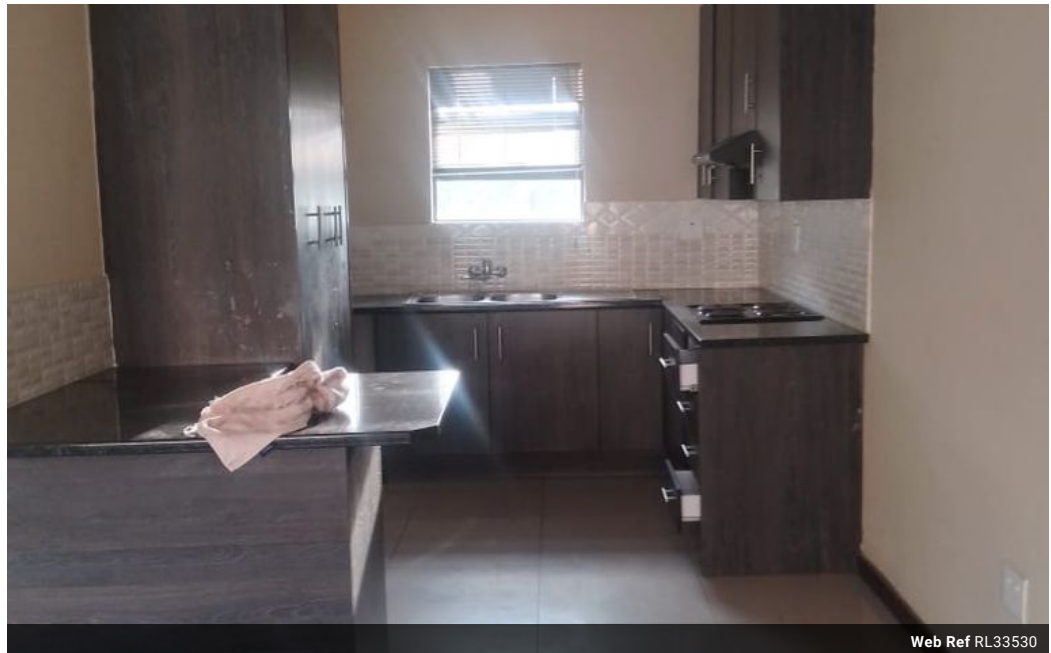

Sandy Ncube
082 891 1382
sandy.n@rentalsdc.co.za

Contact Rentalsdotcom
Unlimited Group

010 0039555

64 Michelle Avenue
Randhart
Alberton
1449

Web Ref RL33530

R6,200 pm

Lease Period 12 months
Annual Escalation -

Availability Immediately

Deposit R6,200

2 1

2 Bedroom Garden Cottage To Let in Johannesburg Central

Charming 2-bedroom Garden Cottage To Let in Johannesburg South—your urban oasis awaits!

Features

Interior

Bedrooms	2
Bathrooms	1
Kitchens	1
Recep. Rooms	1
Furnished	No

Exterior

Carports / Parkings	2
Security	No
Pool	No
Views	False