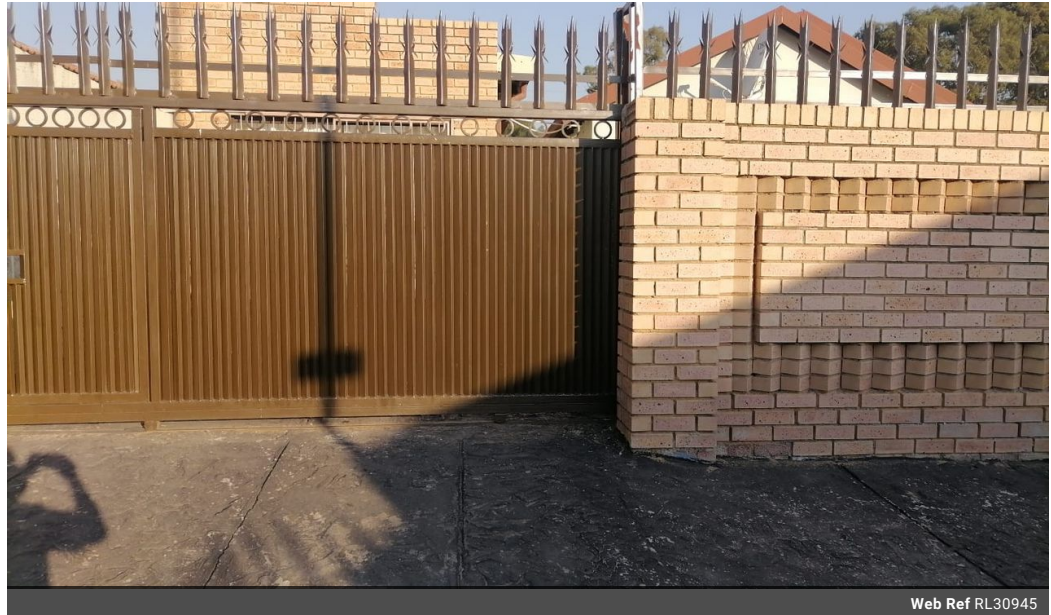

Sphesihle Mani
79 457 3564
sphesihle.m@rentalsdc.co.za

Contact Rentalsdotcom
Unlimited Group

010 0039555

64 Michelle Avenue
Randhart
Alberton
1449

Web Ref RL30945

R2,500 pm

Lease Period 12 months
Annual Escalation -

Availability Immediately

Deposit R2,500

1 Bedroom Apartment To Let in Naturena

This apartment features a private kitchen unit and bathroom, complete with an in-unit shower.

It also includes a DSTV port—just bring your own decoder!

The property is located within a secure yard, equipped with locked gates for added safety.

Features

Interior

Bedrooms	1
Bathrooms	1
Kitchens	1
Furnished	No

Exterior

Carports / Parkings	1
Security	Yes
Pool	No
Views	False